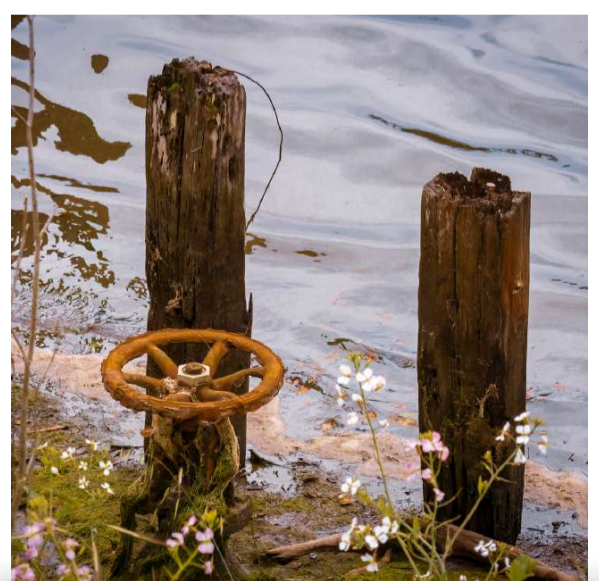

Slough Valve.jpg, Rick Verbanec